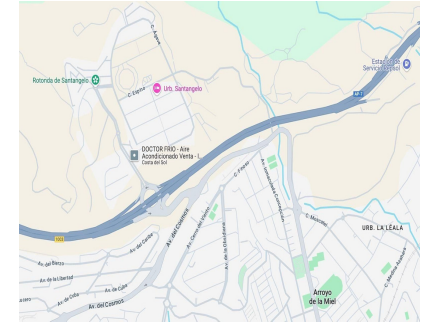

Продажа - Участок - Benalmadena
4.000.000€

www.arbatstates.com
+34 606 84 36 45
+34 602 51 80 97
info@arbatstates.com

Ref.-ID: R5396632

Benalmadena

Участок

6000 m2

Prime development land located in one of the most promising areas of the Costa del Sol. An excellent investment and residential development opportunity in Santangelo Norte, Benalmádena, a strategic location with strong demand and significant appreciation potential. Plot specifications: • Status: Fully urbanized development land • Use: Residential / Commercial • Plot size: 6,000 m² • Building ratio: 0.9045 m²t/m²s • Buildable area: 5,427.24 m²t • Maximum occupancy: 70% • Estimated development: 54 apartments (Ground Floor + 2) + commercial unit The plot benefits from direct access to the A-7 motorway and is located only 15 minutes from Málaga International Airport, with excellent connections to Málaga city, Marbella, and the entire Costa del Sol. Available infrastructure and utilities: • Electricity supply • Potable water • Sewage system Situated in a consolidated and rapidly growing area, surrounded by all key amenities: • National and international schools • Private hospitals and clinics within a 10 km radius • Shopping centers, supermarkets, and restaurants nearby • Beaches, marinas, and leisure areas just minutes away Market overview: Santangelo Norte has become one of the most attractive areas for developers and investors, recording approximately 15% market growth over the last five years. Strong national and international demand, combined with the limited availability of prime development land, makes this plot an outstanding investment opportunity. Financial analysis and profitability: • Estimated ROI: between 20% and 30% over 5 years • Strong residential demand • Excellent appreciation potential driven by continuous urban and tourism development on the Costa del Sol An ideal opportunity for developers and investors looking to create a high-value residential project in one of Málaga's fastest-growing areas.