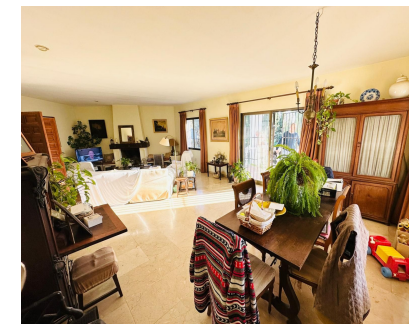

Продажа - Дом - Atalaya
920.000€

www.arbatstates.com
+34 606 84 36 45
+34 602 51 80 97
info@arbatstates.com

Ref.-ID: R5346616

Atalaya

Дом

3

3

338 m2

864 m2