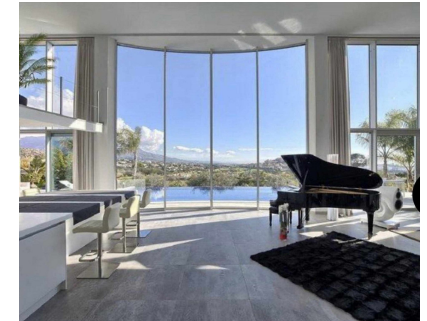

Продажа - Дом - Benahavís
3.750.000€

www.arbatstates.com
+34 606 84 36 45
+34 602 51 80 97
info@arbatstates.com

Ref.-ID: R5338561

Benahavís

Дом

3

3

355 m2

794 m2

Amazing views from a super, ultra modern house with double height ceilings. Enjoy the feeling of space and light in this luxurious home with a beautiful infinity pool and deck and relax in the spa bathroom with sauna. The villa has 3 huge bedrooms and bathrooms but could easily be converted to 4 bedrooms without compromising any space. Ideally located in the " Valley of Golf " Benahavís. The area is a unique destination for golf lovers surrounded by Mountains and the Mediterranean Sea. Just 10 minutes drive from Marbella, Estepona. Great location, just a few minutes walk to La Quinta Golf and Westin Hotel. Also close to many other golf courses and just a 5 minute drive to the famous Puerto Banus. Detached Villa, Benahavís, Costa del Sol. 3 Bedrooms, 3 Bathrooms, Built 355 m², Garden/Plot 794 m². Setting : Close To Golf. Orientation : South West. Condition : Excellent. Pool : Private. Climate Control : Air Conditioning, Hot A/C, Cold A/C, Fireplace, U/F Heating, U/F/H Bathrooms. Views : Mountain, Panoramic. Features : Fitted Wardrobes, Private Terrace, Solarium, Satellite TV, WiFi, Sauna, Ensuite Bathroom, Access for people with reduced mobility, Marble Flooring, Double Glazing, Fiber Optic. Furniture : Fully Furnished. Kitchen : Fully Fitted. Garden : Private. Security : Alarm System. Parking : Open, Private. Utilities : Electricity. Category : Luxury.