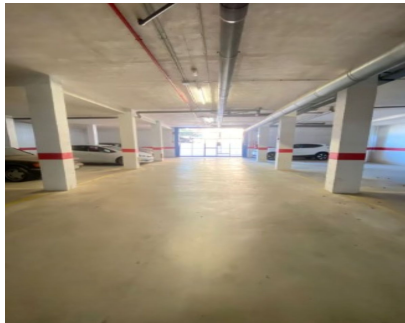

Продажа - Коммерческая - Benalmadena Costa  
20.000€

www.arbatstates.com  
+34 606 84 36 45  
+34 602 51 80 97  
info@arbatstates.com

Ref.-ID: R5198890

Benalmadena Costa

Коммерческая

A spacious ( 14.33 m<sup>2</sup>) parking spot in a closed, underground car park. It's dimensions and easy access make it a perfect option for larger vehicles. Excellently located, close to Puerto Marina and all amenities, it is just the right place to keep your vehicle well protected in a very popular area. Moreover, given the demand in the neighbourhood, it provides an excellent investment opportunity.