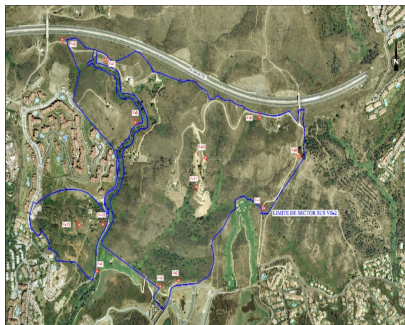

Продажа - Участок - Las Chapas
2.145.800€

www.arbatstates.com
+34 606 84 36 45
+34 602 51 80 97
info@arbatstates.com

Ref.-ID: R4360702

Las Chapas

Участок

21458 m2

This sector has a total area of 710,458 m², of which 21,458 m² corresponds to this farm. It represents 3.02% of rights and obligations. The sector has a buildable area of 57,234.29 m² for Free Income Housing IN LOW DENSITY, 380 houses in Poblado Mediterráneo and 11 isolated houses. Buildable area of 40,362 m² for Hotels. 3,000 m² Economic Activities Golf Club and Commercial Area Which makes a total of 100,596.29 m² of surface area. Therefore 100,596.29 m² x 3.02% = 3,038 m² of buildable area, which would correspond to this plot.

ОРИЕНТАЦИЯ

- ✓ Восток
- ✓ Юго-восток
- ✓ Юг
- ✓ Юго-запад
- ✓ Запад

ВИД

- ✓ Море
- ✓ Горы
- ✓ Гольф
- ✓ Панорамный

Категория

- ✓ Перепродажа