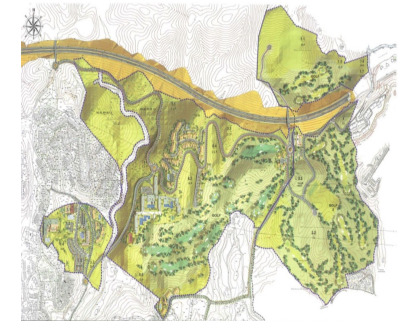

Продажа - Участок - Las Chapas
2.145.800€

www.arbatestates.com
+34 606 84 36 45
+34 602 51 80 97
info@arbatestates.com

Ref.-ID: R4360702

Las Chapas

Участок

21458 m2

This sector has a total area of 710,458 m², of which 21,458 m² corresponds to this farm. It represents 3.02% of rights and obligations. The sector has a buildable area of 57,234.29 m² for Free Income Housing IN LOW DENSITY, 380 houses in Poblado Mediterráneo and 11 isolated houses. Buildable area of 40,362 m² for Hotels. 3,000 m² Economic Activities Golf Club and Commercial Area Which makes a total of 100,596.29 m² of surface area. Therefore 100,596.29 m² x 3.02% = 3,038 m² of buildable area, which would correspond to this plot.

ОРИЕНТАЦИЯ

- ✓ Восток
- ✓ Юго-восток
- ✓ Юг
- ✓ Юго-запад
- ✓ Запад

ВИД

- ✓ Море
- ✓ Горы
- ✓ Гольф
- ✓ Панорамный

Категория

- ✓ Перепродажа