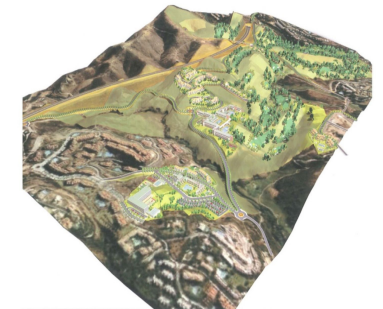

Продажа - Участок - Las Chapas
2.145.800€

www.arbatstates.com
+34 606 84 36 45
+34 602 51 80 97
info@arbatstates.com

Ref.-ID: R4360702

Las Chapas

Участок

21458 m2

This sector has a total area of 710,458 m², of which 21,458 m² corresponds to this farm. It represents 3.02% of rights and obligations. The sector has a buildable area of 57,234.29 m² for Free Income Housing IN LOW DENSITY, 380 houses in Poblado Mediterráneo and 11 isolated houses. Buildable area of 40,362 m² for Hotels. 3,000 m² Economic Activities Golf Club and Commercial Area Which makes a total of 100,596.29 m² of surface area. Therefore 100,596.29 m² x 3.02% = 3,038 m² of buildable area, which would correspond to this plot.

ОРИЕНТАЦИЯ

- ✓ Восток
- ✓ Юго-восток
- ✓ Юг
- ✓ Юго-запад
- ✓ Запад

ВИД

- ✓ Море
- ✓ Горы
- ✓ Гольф
- ✓ Панорамный

Категория

- ✓ Перепродажа