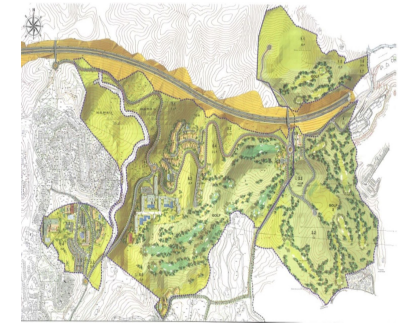

Продажа - Участок - Las Chapas
2.145.800€

www.arbatstates.com
+34 606 84 36 45
+34 602 51 80 97
info@arbatstates.com

Ref.-ID: R4360702

Las Chapas

Участок

21458 m2

This sector has a total area of 710,458 m², of which 21,458 m² corresponds to this farm. It represents 3.02% of rights and obligations. The sector has a buildable area of 57,234.29 m² for Free Income Housing IN LOW DENSITY, 380 houses in Poblado Mediterráneo and 11 isolated houses. Buildable area of 40,362 m² for Hotels. 3,000 m² Economic Activities Golf Club and Commercial Area Which makes a total of 100,596.29 m² of surface area. Therefore 100,596.29 m² x 3.02% = 3,038 m² of buildable area, which would correspond to this plot.

ОРИЕНТАЦИЯ

- ✓ Восток
- ✓ Юго-восток
- ✓ Юг
- ✓ Юго-запад
- ✓ Запад

ВИД

- ✓ Море
- ✓ Горы
- ✓ Гольф
- ✓ Панорамный

Категория

- ✓ Перепродажа