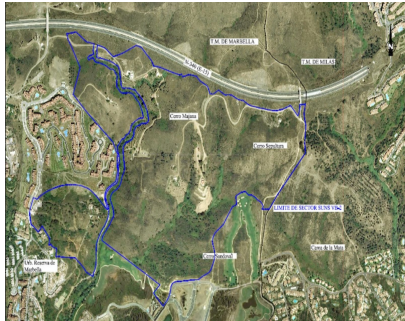

Продажа - Участок - Las Chapas
2.145.800€

www.arbatestates.com
+34 606 84 36 45
+34 602 51 80 97
info@arbatestates.com

Ref.-ID: R4360702

Las Chapas

Участок

21458 m2

This sector has a total area of 710,458 m², of which 21,458 m² corresponds to this farm. It represents 3.02% of rights and obligations. The sector has a buildable area of 57,234.29 m² for Free Income Housing IN LOW DENSITY, 380 houses in Poblado Mediterráneo and 11 isolated houses. Buildable area of 40,362 m² for Hotels. 3,000 m² Economic Activities Golf Club and Commercial Area Which makes a total of 100,596.29 m² of surface area. Therefore 100,596.29 m² x 3.02% = 3,038 m² of buildable area, which would correspond to this plot.

ОРИЕНТАЦИЯ

- ✓ Восток
- ✓ Юго-восток
- ✓ Юг
- ✓ Юго-запад
- ✓ Запад

ВИД

- ✓ Море
- ✓ Горы
- ✓ Гольф
- ✓ Панорамный

Категория

- ✓ Перепродажа