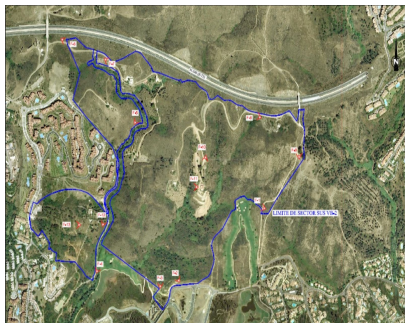

Продажа - Участок - Las Chapas
2.145.800€

www.arbatestates.com
+34 606 84 36 45
+34 602 51 80 97
info@arbatestates.com

Ref.-ID: R4360702

Las Chapas

Участок

21458 m2

This sector has a total area of 710,458 m², of which 21,458 m² corresponds to this farm. It represents 3.02% of rights and obligations. The sector has a buildable area of 57,234.29 m² for Free Income Housing IN LOW DENSITY, 380 houses in Poblado Mediterráneo and 11 isolated houses. Buildable area of 40,362 m² for Hotels. 3,000 m² Economic Activities Golf Club and Commercial Area Which makes a total of 100,596.29 m² of surface area. Therefore 100,596.29 m² x 3.02% = 3,038 m² of buildable area, which would correspond to this plot.

ОРИЕНТАЦИЯ

- ✓ Восток
- ✓ Юго-восток
- ✓ Юг
- ✓ Юго-запад
- ✓ Запад

ВИД

- ✓ Море
- ✓ Горы
- ✓ Гольф
- ✓ Панорамный

Категория

- ✓ Перепродажа