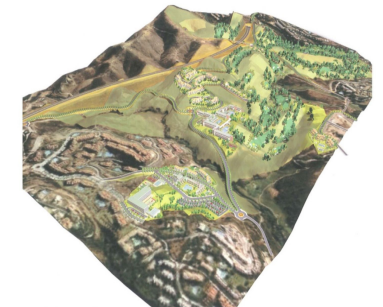

Продажа - Участок - Las Chapas
2.145.800€

www.arbatestates.com
+34 606 84 36 45
+34 602 51 80 97
info@arbatestates.com

Ref.-ID: R4360702

Las Chapas

Участок

21458 m2

This sector has a total area of 710,458 m², of which 21,458 m² corresponds to this farm. It represents 3.02% of rights and obligations. The sector has a buildable area of 57,234.29 m² for Free Income Housing IN LOW DENSITY, 380 houses in Poblado Mediterráneo and 11 isolated houses. Buildable area of 40,362 m² for Hotels. 3,000 m² Economic Activities Golf Club and Commercial Area Which makes a total of 100,596.29 m² of surface area. Therefore 100,596.29 m² x 3.02% = 3,038 m² of buildable area, which would correspond to this plot.

ОРИЕНТАЦИЯ

- ✓ Восток
- ✓ Юго-восток
- ✓ Юг
- ✓ Юго-запад
- ✓ Запад

ВИД

- ✓ Море
- ✓ Горы
- ✓ Гольф
- ✓ Панорамный

Категория

- ✓ Перепродажа