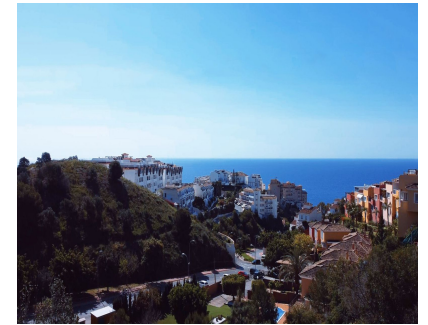

Продажа - Участок - Benalmadena Costa
650.000€

www.arbatstates.com
+34 606 84 36 45
+34 602 51 80 97
info@arbatstates.com

Ref.-ID: R4193743

Benalmadena Costa

Участок

1991 m2

UNIQUE INVESTMENT OPPORTUNITY in Benalmádena Costa. SITUATED in La Capellanía next to Reserva del Higuierón. Totally surrounded by urbanised green areas. SEA VIEWS. Plot 400 metres from the beach of Carvajal. TO BUILD 1, 2 or 3 VILLAS. Land classified as type U1 single-family, several options to build, all of them with large gardens, swimming pools, terraces and independent garages. URBAN DATA Surface area: 1991 m2 Occupation: 25% 497m2 Buildable area: 0,38 756m2 Minimum plot to segregate: 600m2 CONTACT us without obligation to visit the property and obtain the technical and economic report of the investment. We provide FREE advice from our team of architects who will inform you of the different options to get the most out of the property. ABOUT BENALMADENA Located on the Costa del Sol, Benalmadena is one of the most attractive areas for property investment in Spain, thanks to its growing tourist and residential demand. With an excellent climate, quality beaches and a modern infrastructure, the town offers a high quality of life surrounded by the best services. The marina and the popular Paloma Park reinforce its attractiveness, while the development of new housing and tourist projects increases its long-term value. Benalmádena is an excellent option for investors looking to diversify their portfolio in an established and expanding destination. (*) Real estate fees included in the sale price. Not included expenses inherent to the purchase such as ITP, AJD, notary, registry, etc.

Расположение

- ✓ Пригородная
- ✓ На побережье
- ✓ Рядом с морем
- ✓ Рядом с городом

ОРИЕНТАЦИЯ

- ✓ Восток
- ✓ Юг

Состояние

- ✓ Новое строительство

бассейн

- ✓ Приватный