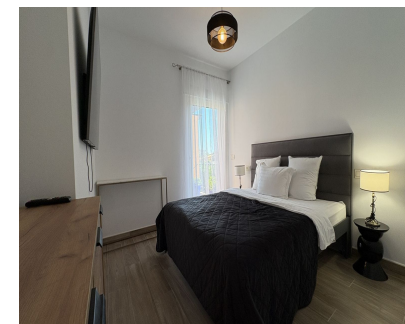

Продажа - Дом - Atalaya
1.295.000€

Ref.-ID: R5431063

Atalaya

Дом

4

3

283 m2

183 m2

Exclusive 4-Bedroom Townhouse in Paraíso Bellevue (Atalaya Hill Club) Spacious contemporary townhouse built in 2020, located within the gated community of Paraíso Bellevue (Atalaya Hill Club), very close to Atalaya, prestigious international schools, and approximately 15 minutes from the beaches. This property is truly unique — it is the only 4-bedroom townhouse in the entire development. The layout includes 4 bedrooms, 3 bathrooms, an impressive 54.54 m² open-plan living and kitchen area, generous interior spaces, and multiple beautiful open terraces across different levels. The property's areas and layout are shown in the official floor plans. A key feature is the private swimming pool, complemented by a large outdoor area surrounding the house and spacious sunny terraces designed for outdoor living and relaxation. The lower level includes a private garage and an exceptionally large storage area of over 53 m². Paraíso Bellevue (Atalaya Hill Club) is a secure gated community with beautifully maintained communal grounds, offering a peaceful residential setting with convenient access to schools, Atalaya, the coastline, and all essential amenities.