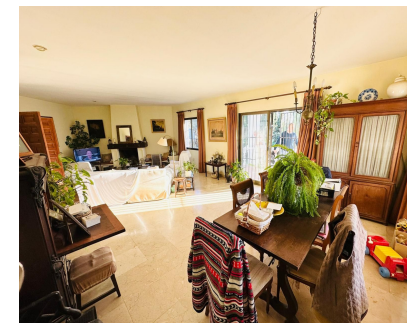

Продажа - Дом - Atalaya
920.000€

Ref.-ID: R5346616

Atalaya

Дом

3

3

338 m2

864 m2

Amazing opportunity for investors. 3 bedroom 3 bathroom villa located 5 minutes from Puerto Banus in a very popular Atalaya area. Nestled in an exclusive residential area of Nueva Atalaya just five minutes from Puerto Banús , this 3 bedroom 3 bathroom property offers privacy, and Mediterranean charm. Surrounded by lush greenery and beautifully landscaped gardens, the property provides a serene environment while remaining close to Marbella's vibrant lifestyle. The villa features spacious open-plan living areas filled with natural light. The property includes several generously sized bedrooms. With its prime location near Puerto Banús, renowned golf courses, fine dining restaurants, and golden beaches, this villa represents an exceptional opportunity for both holiday living and permanent residence. This property is located 100 meters from the shops, restaurants, and amenities. This villa presents a rare investment opportunity, offering exceptional potential thanks to its prime location. Although the property requires a complete renovation, it provides a perfect blank canvas to create a bespoke luxury residence tailored to modern standards. Set in a highly sought-after area, the villa benefits from its proximity to key amenities, beaches, and exclusive lifestyle destinations. The structure features generous interior spaces and a substantial plot, allowing for endless possibilities in redesign, expansion, and landscaping. With the right vision, this property can be transformed into a stunning contemporary home or a high-value investment asset. Its unbeatable location ensures strong future appreciation, making it an ideal project for investors or buyers looking to create a dream home in a prestigious setting.