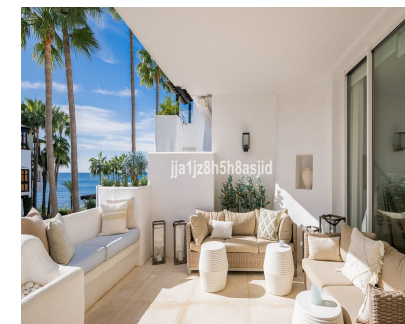

Продажа - Апартамент - The Golden Mile  
4.390.000€

Ref.-ID: R5211937

The Golden Mile

Апартамент

Exclusive 3-Bedroom Apartment in Jardin Persa, Puente Romano Situated within the prestigious Puente Romano resort on Marbella's Golden Mile, this elegant 3-bedroom, 2-bathroom apartment in Jardin Persa offers the ultimate in Mediterranean luxury and sophistication. Occupying 170 m<sup>2</sup> of total built area, the property showcases a clean, contemporary design with an open-plan kitchen, refined finishes, and generous living spaces that flow seamlessly onto a private terrace with breathtaking sea views. Located within a frontline beach urbanisation, this residence benefits from the serenity of lush landscaped gardens, direct beach access, and proximity to the renowned Puente Romano Hotel and its world-class restaurants, spa, and beach club. Additional features include underfloor heating throughout, private garage parking, and a discreet yet secure environment ideal for year-round living or as an exclusive holiday retreat. A rare opportunity to acquire a property in one of Marbella's most desirable and tightly held locations, where timeless elegance meets coastal luxury.