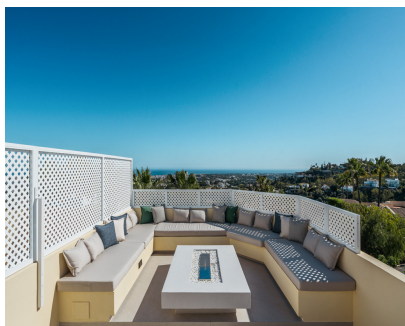

Продажа - Дом - La Quinta
1.650.000€

Ref.-ID: R5039128

La Quinta

Дом

Коммунальные: 3,336 EUR / год

ИБИ: 628 EUR / год

Мусор: 19 EUR / год

3

2.5

164 m2