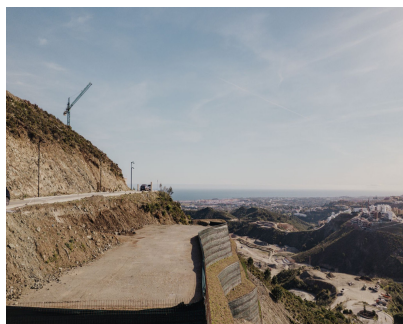

Продажа - Участок - Benahavís

1.180.000€

Ref.-ID: R4978846

Benahavís

Участок

2200 m2

Offering an extraordinary investment opportunity, this 2,200 m² plot sits above the prestigious El Lago Project in Real de La Quinta, within a secure gated country club estate. From this privileged elevated position, owners will enjoy panoramic views of Gibraltar, the North African coastline, La Zagaleta, and the surrounding mountains, as well as breathtaking sunsets thanks to its west-facing orientation. The plot allows for a total internal build of 462 m² including basement. A conceptual design is already in place, though buyers also have the flexibility to create their own bespoke villa project. Significant groundwork has already been completed: the plot has been flattened and a large retaining wall constructed, saving the buyer an estimated €150,000–€200,000 in preparation costs. The Future of Real de La Quinta – El Lago Project Currently underway and due for completion in late 2027, the El Lago Project promises to transform Marbella’s lifestyle landscape, mirroring the prestige of La Reserva in Sotogrande but with a contemporary twist. Highlights include: A 36,000 m² recreational lake with non-motorised water sports (paddleboarding, kayaking, windsurfing). A man-made sandy beach and lagoon. A new concept golf course featuring a mix of par 3, 4 and 5 holes. A 5-star Banyan Tree Hotel, fitness and wellness centre. Tennis and padel courts. A selection of dining and leisure facilities for day and night. A new road connection, already half complete, linking directly to Nueva Andalucía for faster travel times. This is more than just a plot, it is the chance to be part of Marbella’s next landmark development. Whether you wish to build your dream home or invest in a villa to resell, the opportunity for capital appreciation here is exceptional.