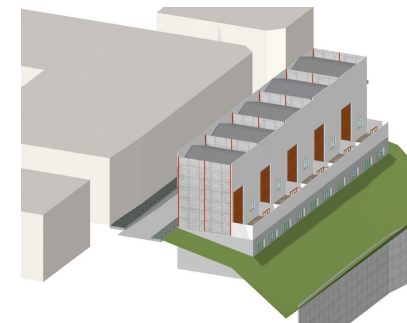

Продажа - Коммерческая - Coín 390.000€

Ref.-ID: R4891033

Coín

Коммерческая

 400 m²

Unique opportunity in La Trocha Industrial Estate, Coín! New construction industrial warehouse for sale with 400 m² built. The warehouse has two spacious and functional rooms, a first floor with 167m and a basement of 233m, ideal for various industrial or logistical activities. Its strategic location at street level in one of the most sought-after industrial estates in the area. Ensures excellent visibility and accessibility. Don't miss this opportunity and contact us for more information!

Расположение

- ✓ Коммерческая зона
- ✓ Деревня
- ✓ Рядом с городом

Состояние

- ✓ Новое строительство

ВИД

- ✓ Горы

Особенности

- ✓ Подвал