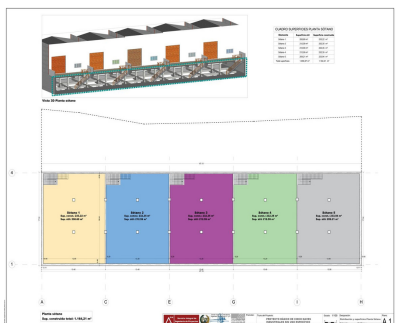

Продажа - Коммерческая - Coín 390.000€

Ref.-ID: R4891033

Coín

Коммерческая

 400 m²

Unique opportunity in La Trocha Industrial Estate, Coín! New construction industrial warehouse for sale with 400 m² built. The warehouse has two spacious and functional rooms, a first floor with 167m and a basement of 233m, ideal for various industrial or logistical activities. Its strategic location at street level in one of the most sought-after industrial estates in the area. Ensures excellent visibility and accessibility. Don't miss this opportunity and contact us for more information!

Расположение

- ✓ Коммерческая зона
- ✓ Деревня
- ✓ Рядом с городом

Состояние

- ✓ Новое строительство

ВИД

- ✓ Горы

Особенности

- ✓ Подвал