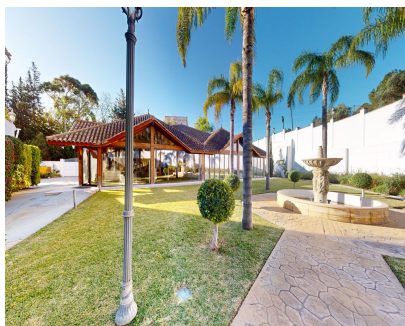

Продажа - Коммерческая - Torremolinos
1.910.000€

Ref.-ID: R4740175

Torremolinos

Коммерческая

 **520 m2**

 **2250 m2**

El Molino de Batán is a historic property located in the municipality of Torremolinos, on the Costa del Sol, which has evolved over the years to adapt to various functions. Originally known for its large party hall, this mill has witnessed hundreds of weddings and social events that have marked an era in the region. The hall, with a surface area of approximately 420 m², offered ample space for numerous tables and a dance floor, making it a benchmark for celebrations. In recent years, the current owner has transformed this space into a modern co-working centre, taking advantage of its size and structure. The mill now houses more than 20 workstations, along with meeting and presentation rooms, a fully equipped kitchen and a computer and server room, adapting to contemporary working needs. The property extends over a plot of 2775 m² which includes an old mansion dating from the early 20th century, currently undergoing restoration to restore it to its original splendour. Surrounded by lush vegetation, the natural setting offers total privacy, making it an ideal location for both a company looking to establish its head office or branch office on the Costa del Sol, as well as those interested in restoring the venue to its former glory as a function room. El Molino de Batán, with its rich history and versatility, remains an emblem of Torremolinos' cultural heritage, offering a unique and multifunctional space in a privileged setting.

ВИД

- ✓ Горы
- ✓ Сельская местность
- ✓ Двор
- ✓ Лес

Парковка

- ✓ Открытая
- ✓ Улица
- ✓ Более чем один
- ✓ Приватная