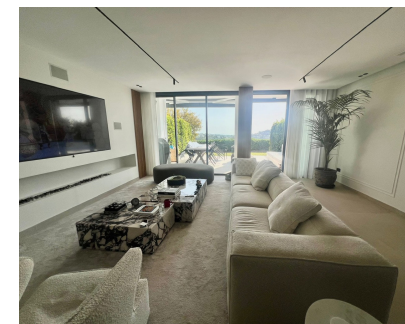

Продажа - Дом - Benahavís
1.495.000€

Ref.-ID: R4675783

Benahavís

Дом

Коммунальные: 3,600 EUR / год

ИБИ: 1,000 EUR / год

4

4.5

269 m2

719 m2

Elegant Townhouse with Stunning Views in La Quinta Golf Located in the prestigious La Quinta Golf, this beautifully renovated townhouse offers breathtaking sea, golf course, and mountain views from every level. Designed for modern luxury, it features a bright open-plan living space, a sleek Barazza kitchen with a central island, and a stylish bioethanol fireplace. Floor-to-ceiling sliding doors lead to a spacious terrace, perfect for al fresco dining and relaxation. The first floor hosts three elegant en-suite bedrooms, two with private terraces. The top-level master suite is a private retreat, complete with a luxurious en-suite bathroom featuring a rain shower and freestanding bathtub overlooking panoramic views. Equipped with a smart home system, underfloor heating, integrated air conditioning, Sonos surround sound, and wired Wi-Fi, this home ensures both comfort and convenience. Additional highlights include an anti-limescale water system, instant boiling water tap, two private parking spaces, and an advanced security system. Offering contemporary elegance in one of Marbella's most sought-after locations, this exceptional townhouse is perfect as a permanent home, holiday retreat, or investment opportunity.