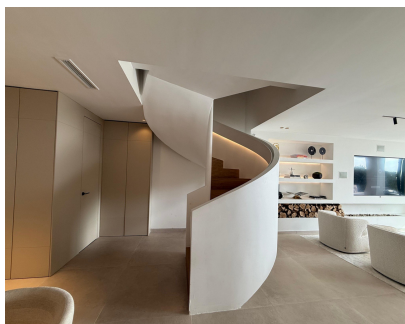

Продажа - Дом - Benahavís
1.495.000€

Ref.-ID: R4675783

Benahavís

Дом

Коммунальные: 3,600 EUR / год

ИБИ: 1,000 EUR / год

4

4.5

269 m2

719 m2

Elegant Townhouse with Stunning Views in La Quinta Golf Located in the prestigious La Quinta Golf, this beautifully renovated townhouse offers breathtaking sea, golf course, and mountain views from every level. Designed for modern luxury, it features a bright open-plan living space, a sleek Barazza kitchen with a central island, and a stylish bioethanol fireplace. Floor-to-ceiling sliding doors lead to a spacious terrace, perfect for al fresco dining and relaxation. The first floor hosts three elegant en-suite bedrooms, two with private terraces. The top-level master suite is a private retreat, complete with a luxurious en-suite bathroom featuring a rain shower and freestanding bathtub overlooking panoramic views. Equipped with a smart home system, underfloor heating, integrated air conditioning, Sonos surround sound, and wired Wi-Fi, this home ensures both comfort and convenience. Additional highlights include an anti-limescale water system, instant boiling water tap, two private parking spaces, and an advanced security system. Offering contemporary elegance in one of Marbella's most sought-after locations, this exceptional townhouse is perfect as a permanent home, holiday retreat, or investment opportunity.