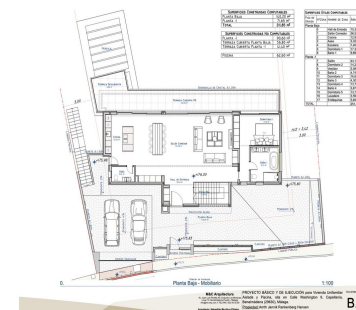

Продажа - Дом - Benalmadena 3.990.000€

Ref.-ID: R4675537

Benalmadena

Дом

5

4.5

400 m2

740 m2

CONSTRUCTION IS NEARING COMPLETION! Luxury Villa with panoramic Sea View - finished in Q1 of 2026. Brand-New Luxury Villa with Spectacular Panoramic Sea Views! - La Capellanía - Benalmádena An exceptional newbuild luxury villa in one of the most exclusive areas on the Costa del Sol. Buy now for €3.3M and personalize the villa to your taste — or purchase completed for €3.5M. A unique, top-quality home offering breathtaking sea views, modern design, and the latest technology. About the Villa: - 5 large bedrooms, all with terrace access 4.5 modern bathrooms - Open-plan kitchen with stunning sea views - Living room on each floor - 2.6m floor-to-ceiling heat-protected windows - 3.5m high ceilings - 2.4m premium modern doors - Pergola & fully equipped outdoor kitchen - Heated infinity pool & jacuzzi - Solar panels or option to build a solarium - Built: 400 m² - Terraces: 300 m² - Plot size: 730 m² The Area - La Capellanía: La Capellanía is one of the most desirable residential areas in Benalmádena. - Quiet, green, and well maintained, with only 5 villas on a one-way street, offering privacy and exclusivity. - Less than 5 minutes to restaurants, Carrefour supermarket & Carvajal Beach - 6 minutes to the 5-star Hilton Hotel & Higuero Sports Club, featuring paddle courts, spa, gym, indoor & outdoor pools, beach club & restaurants - Excellent area for families - Close to international & Scandinavian schools - Near Fuengirola & Benalmádena Pueblo - Only 20 minutes from Málaga Airport - Easy Viewings Available Contact us today for more details or to arrange a visit!