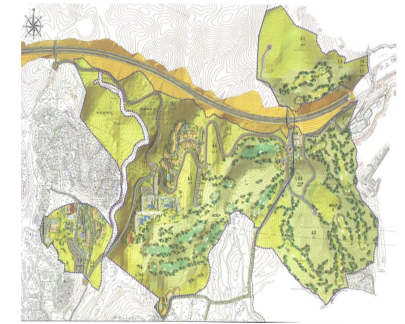

Продажа - Участок - Las Chapas

2.145.800€

Ref.-ID: R4360702

Las Chapas

Участок

21458 m2

This sector has a total area of 710,458 m², of which 21,458 m² corresponds to this farm. It represents 3.02% of rights and obligations. The sector has a buildable area of 57,234.29 m² for Free Income Housing IN LOW DENSITY, 380 houses in Poblado Mediterráneo and 11 isolated houses. Buildable area of 40,362 m² for Hotels. 3,000 m² Economic Activities Golf Club and Commercial Area Which makes a total of 100,596.29 m² of surface area. Therefore 100,596.29 m² x 3.02% = 3,038 m² of buildable area, which would correspond to this plot.

ОРИЕНТАЦИЯ

- ✓ Восток
- ✓ Юго-восток
- ✓ Юг
- ✓ Юго-запад
- ✓ Запад

ВИД

- ✓ Море
- ✓ Горы
- ✓ Гольф
- ✓ Панорамный

Категория

- ✓ Перепродажа