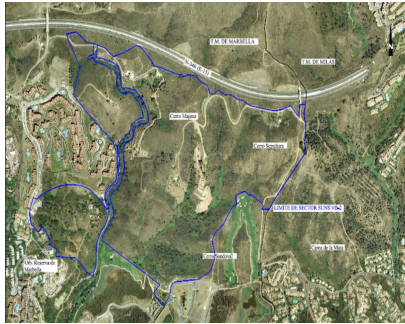

Продажа - Участок - Las Chapas

2.145.800€

Ref.-ID: R4360702

Las Chapas

Участок

21458 m2

This sector has a total area of 710,458 m², of which 21,458 m² corresponds to this farm. It represents 3.02% of rights and obligations. The sector has a buildable area of 57,234.29 m² for Free Income Housing IN LOW DENSITY, 380 houses in Poblado Mediterráneo and 11 isolated houses. Buildable area of 40,362 m² for Hotels. 3,000 m² Economic Activities Golf Club and Commercial Area Which makes a total of 100,596.29 m² of surface area. Therefore 100,596.29 m² x 3.02% = 3,038 m² of buildable area, which would correspond to this plot.

ОРИЕНТАЦИЯ

- ✓ Восток
- ✓ Юго-восток
- ✓ Юг
- ✓ Юго-запад
- ✓ Запад

ВИД

- ✓ Море
- ✓ Горы
- ✓ Гольф
- ✓ Панорамный

Категория

- ✓ Перепродажа