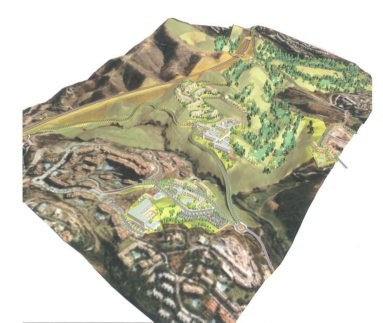

Продажа - Участок - Las Chapas

2.145.800€

Ref.-ID: R4360702

Las Chapas

Участок

21458 m2

This sector has a total area of 710,458 m², of which 21,458 m² corresponds to this farm. It represents 3.02% of rights and obligations. The sector has a buildable area of 57,234.29 m² for Free Income Housing IN LOW DENSITY, 380 houses in Poblado Mediterráneo and 11 isolated houses. Buildable area of 40,362 m² for Hotels. 3,000 m² Economic Activities Golf Club and Commercial Area Which makes a total of 100,596.29 m² of surface area. Therefore 100,596.29 m² x 3.02% = 3,038 m² of buildable area, which would correspond to this plot.

ОРИЕНТАЦИЯ

- ✓ Восток
- ✓ Юго-восток
- ✓ Юг
- ✓ Юго-запад
- ✓ Запад

ВИД

- ✓ Море
- ✓ Горы
- ✓ Гольф
- ✓ Панорамный

Категория

- ✓ Перепродажа