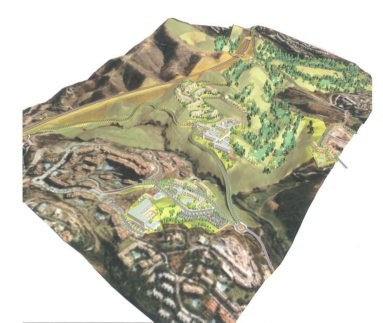

## 2.145.800€

Ref.-ID: R4360702

Las Chapas

Участок

21458 m2

This sector has a total area of 710,458 m<sup>2</sup>, of which 21,458 m<sup>2</sup> corresponds to this farm. It represents 3.02% of rights and obligations. The sector has a buildable area of 57,234.29 m<sup>2</sup> for Free Income Housing IN LOW DENSITY, 380 houses in Poblado Mediterráneo and 11 isolated houses. Buildable area of 40,362 m<sup>2</sup> for Hotels. 3,000 m<sup>2</sup> Economic Activities Golf Club and Commercial Area Which makes a total of 100,596.29 m<sup>2</sup> of surface area. Therefore 100,596.29 m<sup>2</sup> x 3.02% = 3,038 m<sup>2</sup> of buildable area, which would correspond to this plot.

### ВИД

- ✓ Море
- ✓ Горы
- ✓ Гольф
- ✓ Панорамный