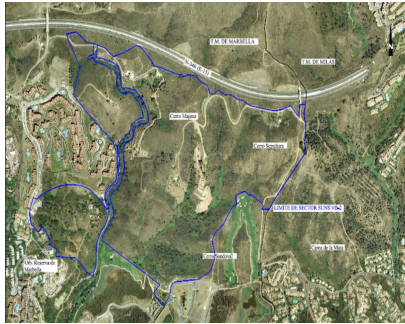

## 2.145.800€

Ref.-ID: R4360702

Las Chapas

Участок

21458 m2

This sector has a total area of 710,458 m<sup>2</sup>, of which 21,458 m<sup>2</sup> corresponds to this farm. It represents 3.02% of rights and obligations. The sector has a buildable area of 57,234.29 m<sup>2</sup> for Free Income Housing IN LOW DENSITY, 380 houses in Poblado Mediterráneo and 11 isolated houses. Buildable area of 40,362 m<sup>2</sup> for Hotels. 3,000 m<sup>2</sup> Economic Activities Golf Club and Commercial Area Which makes a total of 100,596.29 m<sup>2</sup> of surface area. Therefore 100,596.29 m<sup>2</sup> x 3.02% = 3,038 m<sup>2</sup> of buildable area, which would correspond to this plot.

### ОРИЕНТАЦИЯ

- ✓ Восток
- ✓ Юго-восток
- ✓ Юг
- ✓ Юго-запад
- ✓ Запад

### ВИД

- ✓ Море
- ✓ Горы
- ✓ Гольф
- ✓ Панорамный