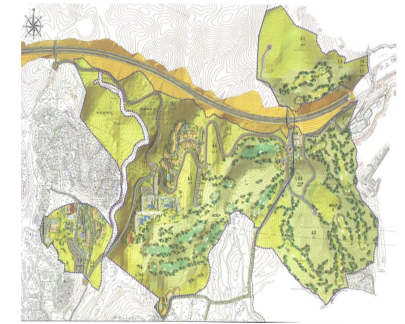

## 2.145.800€

Ref.-ID: R4360702

Las Chapas

Участок

21458 m2

This sector has a total area of 710,458 m<sup>2</sup>, of which 21,458 m<sup>2</sup> corresponds to this farm. It represents 3.02% of rights and obligations. The sector has a buildable area of 57,234.29 m<sup>2</sup> for Free Income Housing IN LOW DENSITY, 380 houses in Poblado Mediterráneo and 11 isolated houses. Buildable area of 40,362 m<sup>2</sup> for Hotels. 3,000 m<sup>2</sup> Economic Activities Golf Club and Commercial Area Which makes a total of 100,596.29 m<sup>2</sup> of surface area. Therefore 100,596.29 m<sup>2</sup> x 3.02% = 3,038 m<sup>2</sup> of buildable area, which would correspond to this plot.

### ОРИЕНТАЦИЯ

- ✓ Восток
- ✓ Юго-восток
- ✓ Юг
- ✓ Юго-запад
- ✓ Запад

### ВИД

- ✓ Море
- ✓ Горы
- ✓ Гольф
- ✓ Панорамный