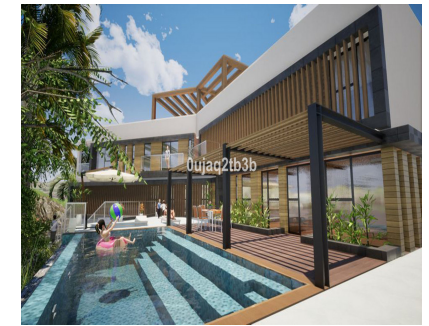

Продажа - Участок - El Rosario

975.000€

Ref.-ID: R3888871

El Rosario

Участок

ИБИ: 1,260 EUR / год

1704 m²

Magnificent plot in a great location and walking distance to Sports center, commercial center, services and amenities. There is a project to build a very large house taking advantage of the slope in the plot. South-West oriented. El Rosario is a consolidated residential area with high demand for plots and properties.

Расположение

- ✓ Рядом с магазинами
- ✓ Урбанизация

ОРИЕНТАЦИЯ

- ✓ Запад

ВИД

- ✓ Горы
- ✓ Панорамный
- ✓ Сад
- ✓ Улица

Коммунальные услуги

- ✓ Электричество
- ✓ Питьевая вода
- ✓ Телефон

Категория

- ✓ Гольф
- ✓ Инвестиции
- ✓ Перепродажа
- ✓ С разрешением на строительство