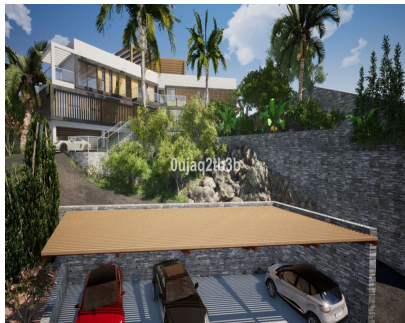

Продажа - Участок - El Rosario

975.000€

Ref.-ID: R3888871

El Rosario

Участок

ИБИ: 1,260 EUR / год

1704 m²

Magnificent plot in a great location and walking distance to Sports center, commercial center, services and amenities. There is a project to build a very large house taking advantage of the slope in the plot. South-West oriented. El Rosario is a consolidated residential area with high demand for plots and properties.

Расположение

- ✓ Рядом с магазинами
- ✓ Урбанизация

ОРИЕНТАЦИЯ

- ✓ Запад

ВИД

- ✓ Горы
- ✓ Панорамный
- ✓ Сад
- ✓ Улица

Коммунальные услуги

- ✓ Электричество
- ✓ Питьевая вода
- ✓ Телефон

Категория

- ✓ Гольф
- ✓ Инвестиции
- ✓ Перепродажа
- ✓ С разрешением на строительство