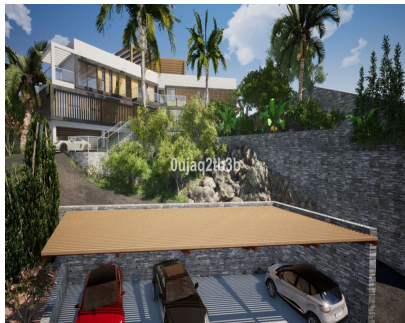

# Продажа - Участок - El Rosario

## 975.000€

Ref.-ID: R3888871

El Rosario

Участок

ИБИ: 1,260 EUR / год

 1704 m<sup>2</sup>

Magnificent plot in a great location and walking distance to Sports center, commercial center, services and amenities. There is a project to build a very large house taking advantage of the slope in the plot. South-West oriented. El Rosario is a consolidated residential area with high demand for plots and properties.