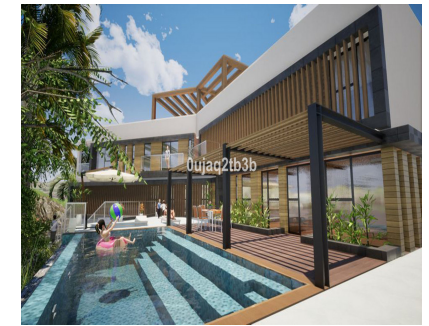

## 975.000€

Ref.-ID: R3888871

El Rosario

Участок

ИБИ: 1,260 EUR / год

 1704 m<sup>2</sup>

Magnificent plot in a great location and walking distance to Sports center, commercial center, services and amenities. There is a project to build a very large house taking advantage of the slope in the plot. South-West oriented. El Rosario is a consolidated residential area with high demand for plots and properties.