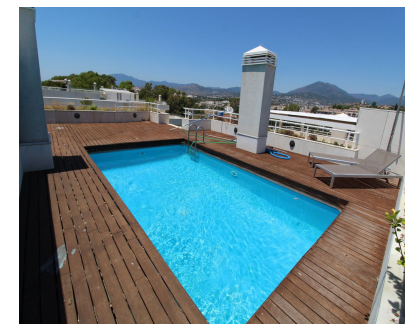

## Продажа - Апартамент - Puerto Banús 4.000.000€

Ref.-ID: R2750489

Puerto Banús

Апартамент

4

4

220 m2

Luxury penthouse situated beach side of Puerto Banus, El Embrujo Banus is a complex of a mix of luxury 2 and 3 bedroom apartments and 4 penthouses. What makes this development unique is the exceptional build qualities inside and out of the properties. Facilities inside the complex include large outdoor swimming pool, a heated indoor swimming pool, gymnasium and sauna area. There are two lines of apartment blocks, with a choice of either East facing or West facing terraces. Whether you want morning or afternoon sun is easily achievable. The penthouses enjoy all day sun from their large roof top solarium.