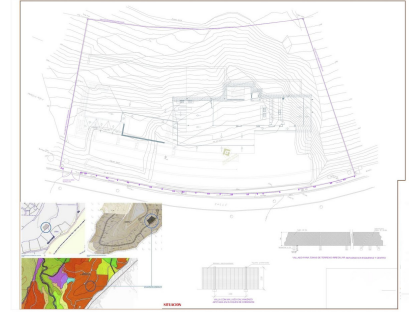

Sales - Plot - La Quinta
1.290.000€

www.arbatstates.com
+34 606 84 36 45
+34 602 51 80 97
info@arbatstates.com

Ref.-ID: R5043712

La Quinta

Plot

575 m2

2103 m2

Prime south-facing plot with panoramic sea views with PLANNING PERMISSION AND PROJECT IN PLACE | Real de La Quinta, Benahavís. Set in one of the most privileged corners of the Costa del Sol, this generous 2,103 m² south-facing plot in the prestigious Real de La Quinta gated community is an unbeatable opportunity, whether you're looking to create a dream villa or planning a high-end resale investment project. Frontline to nature and overlooking the Mediterranean Sea, this build-ready plot promises endless sunshine and sweeping views of Gibraltar and the north African coastline, arguably some of the most incredible views you will ever see. Real de La Quinta is all about luxury resort living, offering: • a stunning central lake for water activities • a clubhouse with pool, gymnasium, spa and tennis facilities • a golf academy and an upcoming championship course • fine dining and wellness amenities • a 5-star hotel operated by a world-class hotel group This plot already has full planning permission approved by the Benahavís town hall, so you can commence the current, beautifully designed project, almost immediately. With a new entrance to Real de La Quinta under construction, offering direct access to Nueva Andalucía will soon cut journey times and boost connectivity to Puerto Banús, Marbella, and beyond. This is a rare chance to secure a top-tier plot in a setting where natural beauty, future growth and world-class amenities come together. An incredible opportunity to build, invest, or simply live an incredible life!