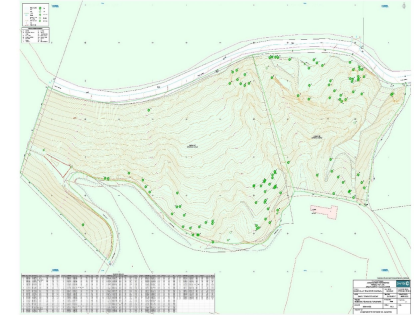

Sales - Plot - Benahavís
2.450.000€

www.arbatstates.com
+34 606 84 36 45
+34 602 51 80 97
info@arbatstates.com

Ref.-ID: R4753684

Benahavís

Plot

34506 m2

Undoubtedly one of the largest and most scenic residential plots available on the Costa del Sol - an extraordinary private estate of 34,506 m2, classified as rustic land, but with permission to build 1% above-ground habitable space, meaning that you could build the villa of your dreams in a 5* location, with all the privacy and outdoor space you could ever want. This is an exceptional opportunity. Please contact us for viewings and further information.

Orientation

✓ South

Views

✓ Sea

✓ Mountain

Security

✓ 24 Hour Security

Category