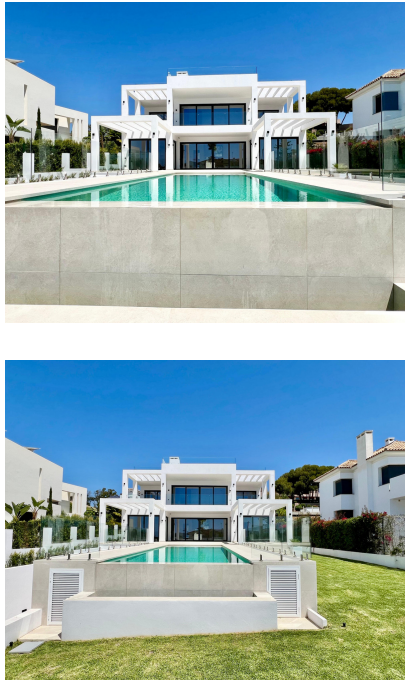

Sales - House - Marbella
3.899.000€

www.arbatstates.com
+34 606 84 36 45
+34 602 51 80 97
info@arbatstates.com

Ref.-ID: R4639333

Marbella

House

4

4

450 m2

900 m2

Located in a beautiful corner of the exclusive Elviria. This elegant villa has aesthetic perfection and the technological avant-garde join in an exquisite architectural work. It has more than 450 square meters of useful surface, have been designed perfectly to satisfy the most demanding tastes, including 4 bedrooms with en-suite bathrooms, large wardrobes, air conditioning system for greater comfort and energy efficiency, a modern open kitchen. The terrace and pool area have great privacy. And from there you can enjoy the beautiful views of the sea and the quiet environment. Very high quality furniture, are also available for the new owner but are not included in the sale price. The property has a large plot of 900 m2. It is an ideal house to live all year or as a second exclusive residence in a privileged location. Next to shopping centers with all kinds of shops, restaurants and services, just 60 meters from one of the best beaches in Marbella and 15 minutes from Nikki Beach, one of the most fashionable beach clubs, frequented by the international jet set that spends its summers on the Costa del Sol, and just 10 minutes drive from the center of Marbella and its typical charming streets. This is a unique property for its location, views, design and high-end construction quality. Come visit him, you'll fall in love!