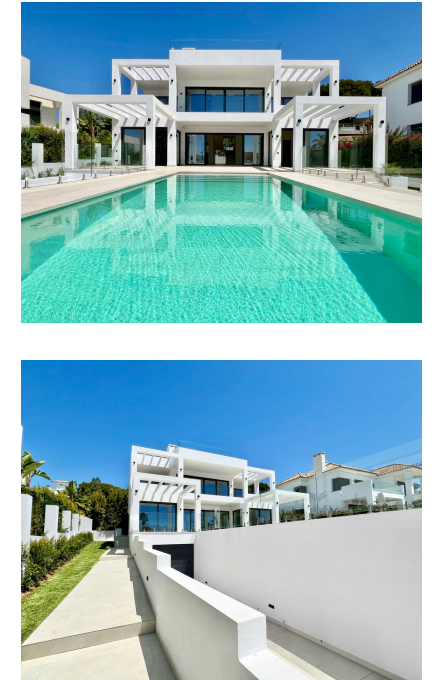

Sales - House - Marbella
3.899.000€

www.arbatstates.com
+34 606 84 36 45
+34 602 51 80 97
info@arbatstates.com

Ref.-ID: R4639333

Marbella

House

4

4

450 m2

900 m2

Located in a beautiful corner of the exclusive Elviria. This elegant villa has aesthetic perfection and the technological avant-garde join in an exquisite architectural work. It has more than 450 square meters of useful surface, have been designed perfectly to satisfy the most demanding tastes, including 4 bedrooms with en-suite bathrooms, large wardrobes, air conditioning system for greater comfort and energy efficiency, a modern open kitchen. The terrace and pool area have great privacy. And from there you can enjoy the beautiful views of the sea and the quiet environment. Very high quality furniture, are also available for the new owner but are not included in the sale price. The property has a large plot of 900 m2. It is an ideal house to live all year or as a second exclusive residence in a privileged location. Next to shopping centers with all kinds of shops, restaurants and services, just 60 meters from one of the best beaches in Marbella and 15 minutes from Nikki Beach, one of the most fashionable beach clubs, frequented by the international jet set that spends its summers on the Costa del Sol, and just 10 minutes drive from the center of Marbella and its typical charming streets. This is a unique property for its location, views, design and high-end construction quality. Come visit him, you'll fall in love!