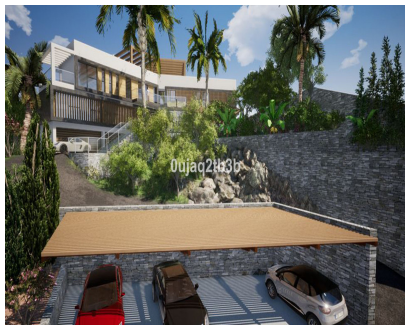

Sales - Plot - El Rosario
975.000€

www.arbatestates.com
+34 606 84 36 45
+34 602 51 80 97
info@arbatestates.com

Ref.-ID: R3888871

El Rosario

Plot

IBI: 1,260 EUR / year

 **1704 m2**

Magnificent plot in a great location and walking distance to Sports center, commercial center, services and amenities. There is a project to build a very large house taking advantage of the slope in the plot. South-West oriented. El Rosario is a consolidated residential area with high demand for plots and properties.

Setting

- ✓ Close To Shops
- ✓ Urbanisation

Orientation

- ✓ West

Views

- ✓ Mountain
- ✓ Panoramic
- ✓ Garden
- ✓ Street

Utilities

- ✓ Electricity
- ✓ Drinkable Water
- ✓ Telephone