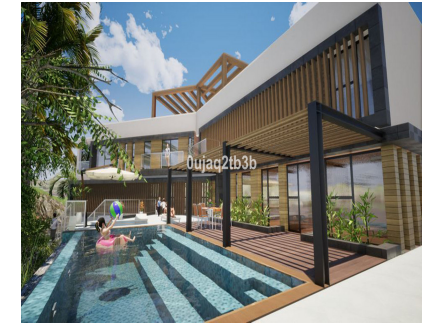

Sales - Plot - El Rosario
975.000€

www.arbatestates.com
+34 606 84 36 45
+34 602 51 80 97
info@arbatestates.com

Ref.-ID: R3888871

El Rosario

Plot

IBI: 1,260 EUR / year

 **1704 m2**

Magnificent plot in a great location and walking distance to Sports center, commercial center, services and amenities. There is a project to build a very large house taking advantage of the slope in the plot. South-West oriented. El Rosario is a consolidated residential area with high demand for plots and properties.

Setting

- ✓ Close To Shops
- ✓ Urbanisation

Orientation

- ✓ West

Views

- ✓ Mountain
- ✓ Panoramic
- ✓ Garden
- ✓ Street

Utilities

- ✓ Electricity
- ✓ Drinkable Water
- ✓ Telephone