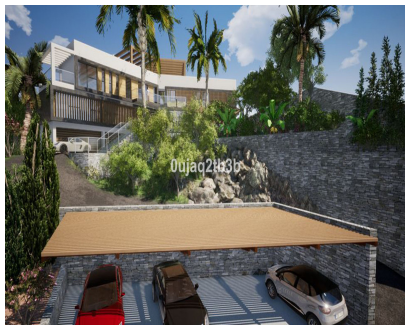

Sales - Plot - El Rosario
975.000€

www.arbatestates.com
+34 606 84 36 45
+34 602 51 80 97
info@arbatestates.com

Ref.-ID: R3888871

El Rosario

Plot

IBI: 1,260 EUR / year

1704 m2

Magnificent plot in a great location and walking distance to Sports center, commercial center, services and amenities. There is a project to build a very large house taking advantage of the slope in the plot. South-West oriented. El Rosario is a consolidated residential area with high demand for plots and properties.

Setting

- ✓ Close To Shops
- ✓ Urbanisation

Orientation

- ✓ West

Views

- ✓ Mountain
- ✓ Panoramic
- ✓ Garden
- ✓ Street

Utilities

- ✓ Electricity
- ✓ Drinkable Water
- ✓ Telephone

Category

- ✓ Golf
- ✓ Investment
- ✓ Resale
- ✓ With Planning Permission