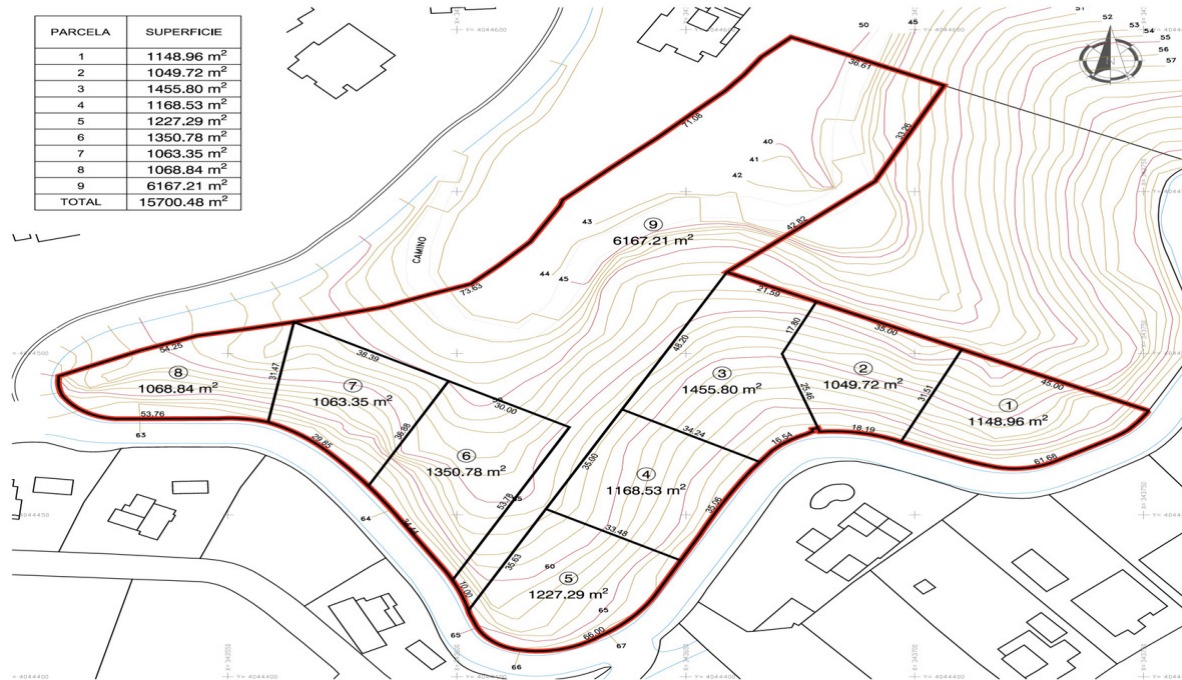

Sales - Plot - La Mairena
2.355.000€

www.arbatstates.com
+34 606 84 36 45
+34 602 51 80 97
info@arbatstates.com

PARCELA	SUPERFICIE
1	1148.96 m ²
2	1049.72 m ²
3	1455.80 m ²
4	1168.53 m ²
5	1227.29 m ²
6	1350.78 m ²
7	1063.35 m ²
8	1068.84 m ²
9	6167.21 m ²
TOTAL	15700.48 m ²

Ref.-ID: R3168088

La Mairena

Plot

3454 m2

15700 m2

Plot to build 8 villas and townhouses in La Mairena. Residential Plot, La Mairena, Costa del Sol. Garden/Plot 15700 m². Setting : Suburban, Country, Village, Mountain Pueblo, Close To Golf, Close To Sea, Close To Schools, Close To Forest, Urbanisation. Orientation : North, North East, East, South West, West, North West. Views : Mountain, Country, Panoramic, Garden, Courtyard, Forest. Category : Investment, Off Plan, With Planning Permission.

Setting

- ✓ Suburban
- ✓ Country
- ✓ Village
- ✓ Mountain Pueblo
- ✓ Close To Golf
- ✓ Close To Schools
- ✓ Close To Forest
- ✓ Urbanisation

Orientation

- ✓ North
- ✓ North East
- ✓ East
- ✓ South West
- ✓ West
- ✓ North West

Views

- ✓ Mountain
- ✓ Country
- ✓ Panoramic
- ✓ Garden
- ✓ Courtyard
- ✓ Forest

Category

- ✓ Investment
- ✓ Off Plan
- ✓ With Planning Permission