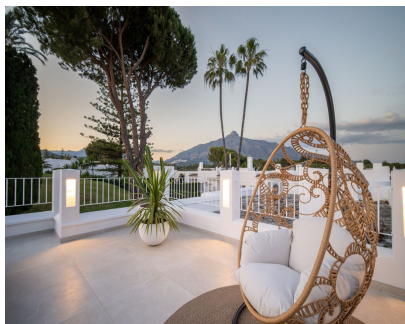

Short Term Rental - House - Nueva Andalucía

3.000€ / Week

Ref.-ID: R5422513

Nueva Andalucía

House

Rented for minimum 1month in the summer. In charming Nueva Andalucía is this newly renovated townhouse that exudes modern elegance and sophisticated comfort. Located in a sought-after area, this south-facing home offers abundant natural light and stunning ocean views from its impressive roof terrace. The terraced house has a stylish open kitchen that seamlessly connects to the living room, creating a spacious and inviting atmosphere perfect for both everyday life and social events. The modern interior with high-quality materials and tasteful details enhances the feeling of luxury and comfort. One of the house's highlights is the roof terrace with a magnificent view of the Mediterranean Sea. Here you can enjoy sunny days and magical sunsets in a private and relaxing environment. In addition to the roof terrace, there is a terrace on the upper level, perfect for enjoying your morning coffee or a book in the sun, as well as a garden terrace that offers another place to relax and socialize in the green. The townhouse is designed to maximize the quality of living with three terraces that create unique spaces for different occasions and moods. The south-facing orientation means that the home is bathed in daylight, providing a bright and warm atmosphere all year round. This townhouse is more than just a residence - it is a home for those who value modern comfort, style and a fantastic view.