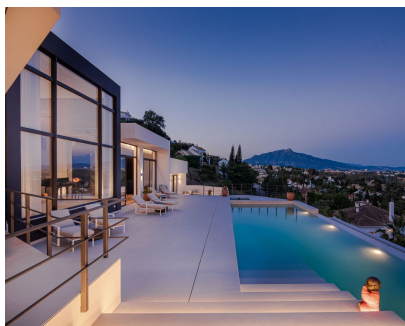

Short Term Rental - House - Benahavís

22.300€ / Week

Ref.-ID: R4070713

Benahavís

House

6

6

1400 m2

2800 m2

Totally new villa with spectacular panoramic views over the golf course, the Mediterranean Sea, the mountains, Gibraltar and the African continent. With a plot of 2800 m2, a total area of 1400m2, spacious terraces and includes 6 bedrooms, 6 bathrooms, a spacious living room, an open plan kitchen equipped with the highest quality furniture and appliances, spectacular swimming pool, private garden and large basement. In total, the villa can accommodate up to 12 people (+3) in 6 luxurious bedrooms, all with en-suite bathrooms and wardrobes. The large master bedroom of 130 m2 also has an outdoor shower and a private terrace. The large swimming pool offers 20 meters of swimming lines. Next to the pool you can enjoy a smaller heated pool with amazing views. There is also a private spa with sauna, Moroccan inspired steam bath, ice water pool and a large gym with sea and mountain views. There is enough space for 6 cars in the private garage and in the shared car park. The property is located 10 minutes from Puerto Banus, 5 minutes from Benahavis town, Paraiso Alto has 2 great golf courses and is 5 minutes from Villa Padierna.