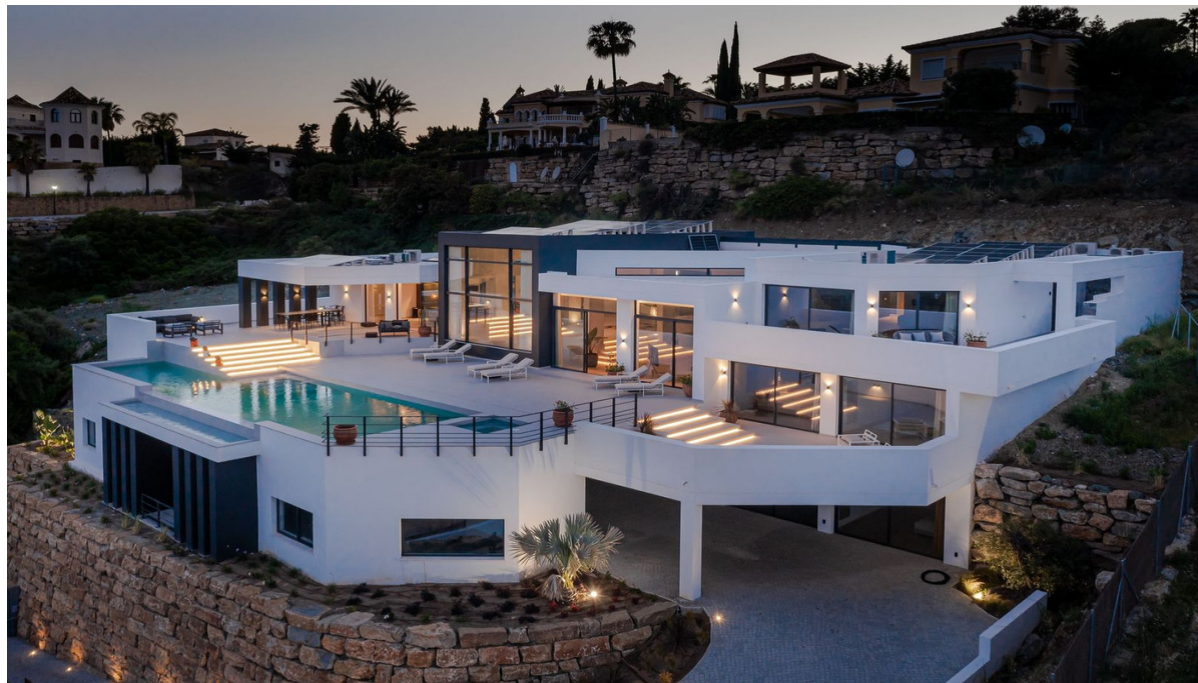

Short Term Rental - House - Benahavís

22.300€ / Week

Ref.-ID: R4070713

Benahavís

House

6

6

1400 m2

2800 m2

Totally new villa with spectacular panoramic views over the golf course, the Mediterranean Sea, the mountains, Gibraltar and the African continent. With a plot of 2800 m2, a total area of 1400m2, spacious terraces and includes 6 bedrooms, 6 bathrooms, a spacious living room, an open plan kitchen equipped with the highest quality furniture and appliances, spectacular swimming pool, private garden and large basement. In total, the villa can accommodate up to 12 people (+3) in 6 luxurious bedrooms, all with en-suite bathrooms and wardrobes. The large master bedroom of 130 m2 also has an outdoor shower and a private terrace. The large swimming pool offers 20 meters of swimming lines. Next to the pool you can enjoy a smaller heated pool with amazing views. There is also a private spa with sauna, Moroccan inspired steam bath, ice water pool and a large gym with sea and mountain views. There is enough space for 6 cars in the private garage and in the shared car park. The property is located 10 minutes from Puerto Banus, 5 minutes from Benahavis town, Paraiso Alto has 2 great golf courses and is 5 minutes from Villa Padierna.