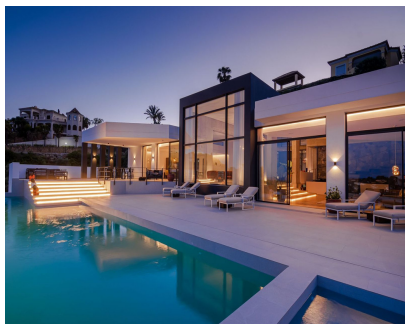

Short Term Rental - House - Benahavís

22.300€ / Week

Ref.-ID: R4070713

Benahavís

House

6

6

1400 m2

2800 m2

Totally new villa with spectacular panoramic views over the golf course, the Mediterranean Sea, the mountains, Gibraltar and the African continent. With a plot of 2800 m2, a total area of 1400m2, spacious terraces and includes 6 bedrooms, 6 bathrooms, a spacious living room, an open plan kitchen equipped with the highest quality furniture and appliances, spectacular swimming pool, private garden and large basement. In total, the villa can accommodate up to 12 people (+3) in 6 luxurious bedrooms, all with en-suite bathrooms and wardrobes. The large master bedroom of 130 m2 also has an outdoor shower and a private terrace. The large swimming pool offers 20 meters of swimming lines. Next to the pool you can enjoy a smaller heated pool with amazing views. There is also a private spa with sauna, Moroccan inspired steam bath, ice water pool and a large gym with sea and mountain views. There is enough space for 6 cars in the private garage and in the shared car park. The property is located 10 minutes from Puerto Banus, 5 minutes from Benahavis town, Paraiso Alto has 2 great golf courses and is 5 minutes from Villa Padierna.