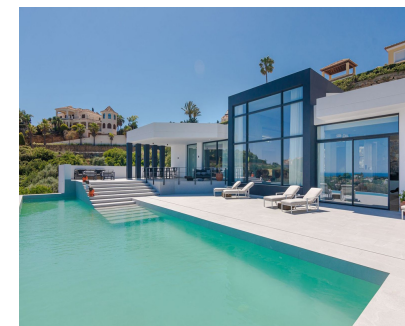

Short Term Rental - House - Benahavís

22.300€ / Week

Ref.-ID: R4070713

Benahavís

House

6

6

1400 m2

2800 m2

Totally new villa with spectacular panoramic views over the golf course, the Mediterranean Sea, the mountains, Gibraltar and the African continent. With a plot of 2800 m2, a total area of 1400m2, spacious terraces and includes 6 bedrooms, 6 bathrooms, a spacious living room, an open plan kitchen equipped with the highest quality furniture and appliances, spectacular swimming pool, private garden and large basement. In total, the villa can accommodate up to 12 people (+3) in 6 luxurious bedrooms, all with en-suite bathrooms and wardrobes. The large master bedroom of 130 m2 also has an outdoor shower and a private terrace. The large swimming pool offers 20 meters of swimming lines. Next to the pool you can enjoy a smaller heated pool with amazing views. There is also a private spa with sauna, Moroccan inspired steam bath, ice water pool and a large gym with sea and mountain views. There is enough space for 6 cars in the private garage and in the shared car park. The property is located 10 minutes from Puerto Banus, 5 minutes from Benahavis town, Paraiso Alto has 2 great golf courses and is 5 minutes from Villa Padierna.