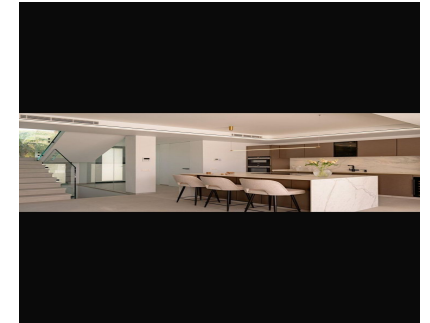

Sales - House - La Cala de Mijas
1.795.000€

Ref.-ID: R5394160

La Cala de Mijas

House

5

4

420 m2

100 m2

LUXURY NEW-BUILD VILLA A DREAM VILLA LOCATED A 5-MINUTE WALK FROM THE CENTRE OF LA CALA DE MIJAS. Discover a luxurious villa offering an unbeatable location just a few metres from supermarkets, bars and restaurants, yet in a very quiet area of La Cala de Mijas. 20 minutes from Málaga Airport and 15 minutes from Marbella. Newly built villa with high-quality finishes, five bedrooms, four bathrooms (two en-suite), open-plan living room and kitchen, spacious garage with capacity for two large vehicles, featuring smart lighting and cameras, and double garage doors. Enjoy the dual-sided infinity pool and the sun loungers in the chill-out area surrounded by saltwater. All ceilings in the property are suspended, with state-of-the-art aluminium windows, solar panels, a laundry area, an outdoor dog kennel with underfloor heating, walk-through flooring with views from one floor to another, a door with access to all floors of the villa, Airzone air conditioning, etc. Please do not hesitate to contact us if you have any queries, to arrange a viewing, and to continue discovering this stunning villa.