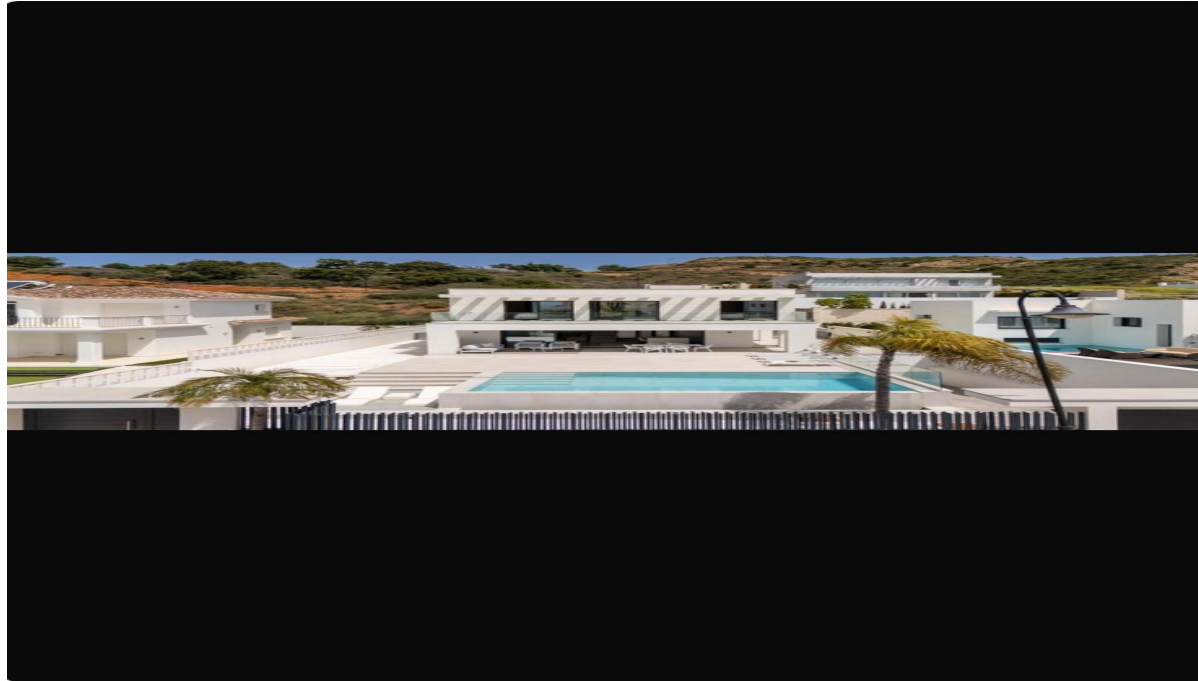

Sales - House - La Cala de Mijas
1.795.000€

Ref.-ID: R5394160

La Cala de Mijas

House

5

4

420 m2

100 m2

LUXURY NEW-BUILD VILLA A DREAM VILLA LOCATED A 5-MINUTE WALK FROM THE CENTRE OF LA CALA DE MIJAS. Discover a luxurious villa offering an unbeatable location just a few metres from supermarkets, bars and restaurants, yet in a very quiet area of La Cala de Mijas. 20 minutes from Málaga Airport and 15 minutes from Marbella. Newly built villa with high-quality finishes, five bedrooms, four bathrooms (two en-suite), open-plan living room and kitchen, spacious garage with capacity for two large vehicles, featuring smart lighting and cameras, and double garage doors. Enjoy the dual-sided infinity pool and the sun loungers in the chill-out area surrounded by saltwater. All ceilings in the property are suspended, with state-of-the-art aluminium windows, solar panels, a laundry area, an outdoor dog kennel with underfloor heating, walk-through flooring with views from one floor to another, a door with access to all floors of the villa, Airzone air conditioning, etc. Please do not hesitate to contact us if you have any queries, to arrange a viewing, and to continue discovering this stunning villa.