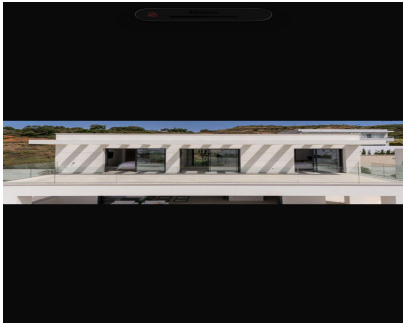

Sales - House - La Cala de Mijas
1.795.000€

Ref.-ID: R5394160

La Cala de Mijas

House

5

4

420 m2

100 m2

LUXURY NEW-BUILD VILLA A DREAM VILLA LOCATED A 5-MINUTE WALK FROM THE CENTRE OF LA CALA DE MIJAS. Discover a luxurious villa offering an unbeatable location just a few metres from supermarkets, bars and restaurants, yet in a very quiet area of La Cala de Mijas. 20 minutes from Málaga Airport and 15 minutes from Marbella. Newly built villa with high-quality finishes, five bedrooms, four bathrooms (two en-suite), open-plan living room and kitchen, spacious garage with capacity for two large vehicles, featuring smart lighting and cameras, and double garage doors. Enjoy the dual-sided infinity pool and the sun loungers in the chill-out area surrounded by saltwater. All ceilings in the property are suspended, with state-of-the-art aluminium windows, solar panels, a laundry area, an outdoor dog kennel with underfloor heating, walk-through flooring with views from one floor to another, a door with access to all floors of the villa, Airzone air conditioning, etc. Please do not hesitate to contact us if you have any queries, to arrange a viewing, and to continue discovering this stunning villa.