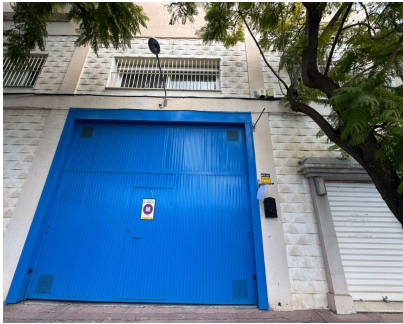

**Sales - Commercial - Marbella**  
**1.210.000€**

**Ref.-ID: R5252359**

**Marbella**

**Commercial**

**6**

**3**

**656 m2**

Warehouse in Polígono La Ermita, Marbella This 613 m<sup>2</sup> industrial warehouse with offices is designed to offer maximum efficiency, comfort, and versatility, ideal for companies seeking a functional space in a strategic location. Layout and Main Features Spacious, open-plan ground floor, perfect for storage, logistics, or private parking. Four well-distributed offices on the ground floor, ideal for administrative areas or customer service. First floor with a large multipurpose room, ideal for meetings, training sessions, or collaborative workspaces. Four additional offices, some with spectacular sea views, providing a unique and inspiring work environment. Equipment and Condition The property is in impeccable condition and fully equipped to start operations immediately: Operational electricity supply Zoned air conditioning Alarm system Internet connection Fully equipped kitchen Modern bathrooms High-quality finishes: marble flooring and oak carpentry Additional Details 10-meter façade 6-meter interior height in the office and storage area Excellent value for money Strategic Location Just minutes from the A7 and surrounded by shops, restaurants, and public transport. A perfect setting for any company looking to establish or expand operations in one of Marbella's most sought-after areas. A unique opportunity on the market. Contact us today for more information or to schedule a personalized visit.

**Setting**

- ✓ Town
- ✓ Commercial Area
- ✓ Close To Shops

**Kitchen**

- ✓ Fully Fitted

**Orientation**

- ✓ South

**Security**

- ✓ Alarm System
- ✓ 24 Hour Security