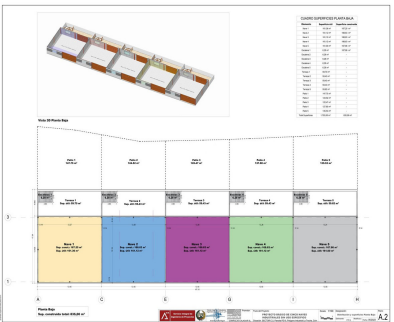

Sales - Commercial - Coín  
**390.000€**

Ref.-ID: R4891033

Coín

Commercial

 **400 m2**

Unique opportunity in La Trocha Industrial Estate, Coín! New construction industrial warehouse for sale with 400 m<sup>2</sup> built. The warehouse has two spacious and functional rooms, a first floor with 167m and a basement of 233m, ideal for various industrial or logistical activities. Its strategic location at street level in one of the most sought-after industrial estates in the area. Ensures excellent visibility and accessibility. Don't miss this opportunity and contact us for more information!

- Setting**
- ✓ Commercial Area
  - ✓ Village
  - ✓ Close To Town

- Condition**
- ✓ New Construction

- Views**
- ✓ Mountain

- Features**
- ✓ Basement

- Category**
- ✓ Investment
  - ✓ Off Plan