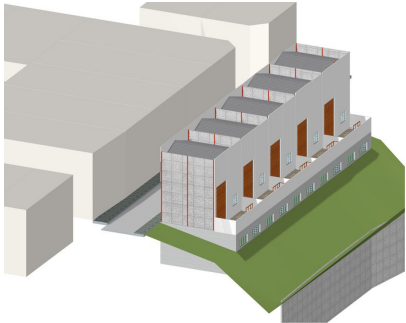

Sales - Commercial - Coín  
**390.000€**

Ref.-ID: R4891033

Coín

Commercial

 **400 m2**

Unique opportunity in La Trocha Industrial Estate, Coín! New construction industrial warehouse for sale with 400 m<sup>2</sup> built. The warehouse has two spacious and functional rooms, a first floor with 167m and a basement of 233m, ideal for various industrial or logistical activities. Its strategic location at street level in one of the most sought-after industrial estates in the area. Ensures excellent visibility and accessibility. Don't miss this opportunity and contact us for more information!

- Setting**
- ✓ Commercial Area
  - ✓ Village
  - ✓ Close To Town

- Condition**
- ✓ New Construction

- Views**
- ✓ Mountain

- Features**
- ✓ Basement

- Category**
- ✓ Investment
  - ✓ Off Plan