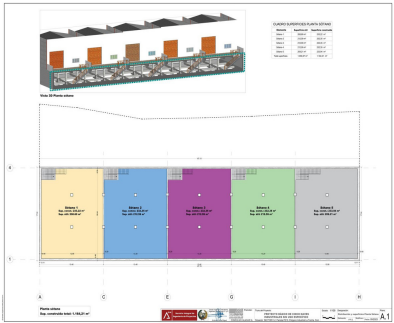

Sales - Commercial - Coín  
**390.000€**

Ref.-ID: R4891033

Coín

Commercial

 **400 m2**

Unique opportunity in La Trocha Industrial Estate, Coín! New construction industrial warehouse for sale with 400 m<sup>2</sup> built. The warehouse has two spacious and functional rooms, a first floor with 167m and a basement of 233m, ideal for various industrial or logistical activities. Its strategic location at street level in one of the most sought-after industrial estates in the area. Ensures excellent visibility and accessibility. Don't miss this opportunity and contact us for more information!

- Setting**
- ✓ Commercial Area
  - ✓ Village
  - ✓ Close To Town

- Condition**
- ✓ New Construction

- Views**
- ✓ Mountain

- Features**
- ✓ Basement

- Category**
- ✓ Investment
  - ✓ Off Plan