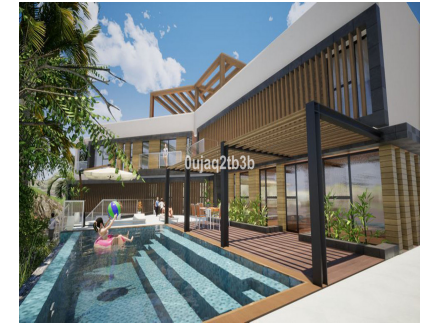

Sales - Plot - El Rosario
975.000€

Ref.-ID: R3888871

El Rosario

Plot

IBI: 1,260 EUR / year

 1704 m2

Magnificent plot in a great location and walking distance to Sports center, commercial center, services and amenities. There is a project to build a very large house taking advantage of the slope in the plot. South-West oriented. El Rosario is a consolidated residential area with high demand for plots and properties.

Setting

- ✓ Close To Shops
- ✓ Urbanisation

Orientation

- ✓ West

Views

- ✓ Mountain
- ✓ Panoramic
- ✓ Garden
- ✓ Street

Utilities

- ✓ Electricity
- ✓ Drinkable Water
- ✓ Telephone