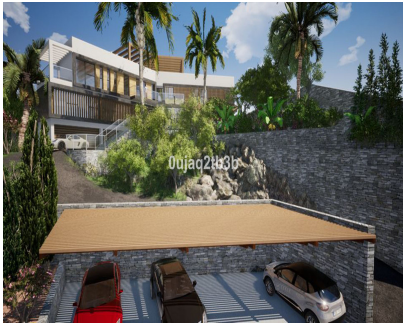

Sales - Plot - El Rosario
975.000€

Ref.-ID: R3888871

El Rosario

Plot

IBI: 1,260 EUR / year

 1704 m2

Magnificent plot in a great location and walking distance to Sports center, commercial center, services and amenities. There is a project to build a very large house taking advantage of the slope in the plot. South-West oriented. El Rosario is a consolidated residential area with high demand for plots and properties.

Setting

- ✓ Close To Shops
- ✓ Urbanisation

Orientation

- ✓ West

Views

- ✓ Mountain
- ✓ Panoramic
- ✓ Garden
- ✓ Street

Utilities

- ✓ Electricity
- ✓ Drinkable Water
- ✓ Telephone